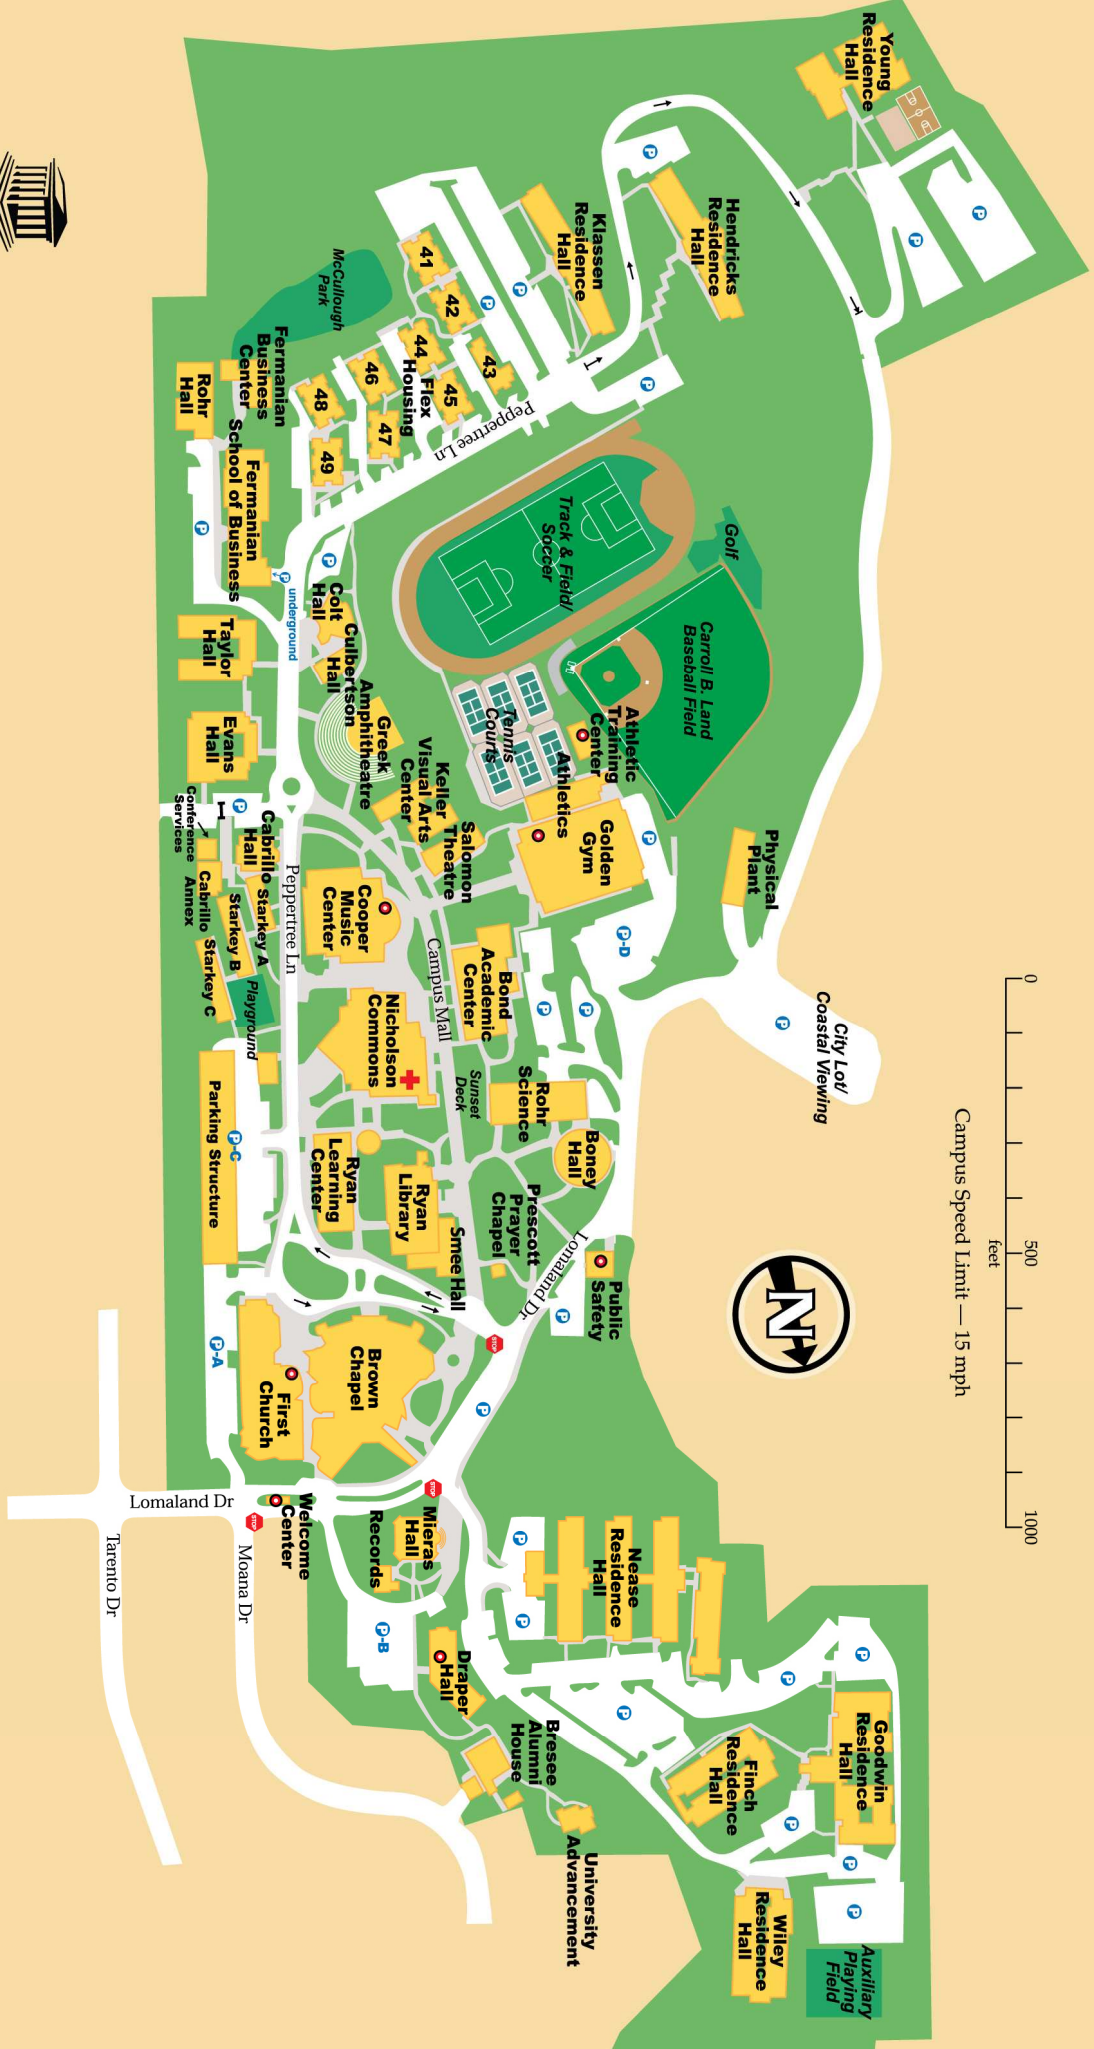

Pacific Ocean

Campus Speed Limit — 15 mph

POINT LOMA
NAZARENE UNIVERSITY

3900 Lomaland Drive • San Diego, CA 92106
tel: (619) 849-2200 • fyi@pointloma.edu
www.pointloma.edu

 = AED
An automated external defibrillator (AED) is a portable automatic device used to restore normal heart rhythm to patients in cardiac arrest.

 = Parking